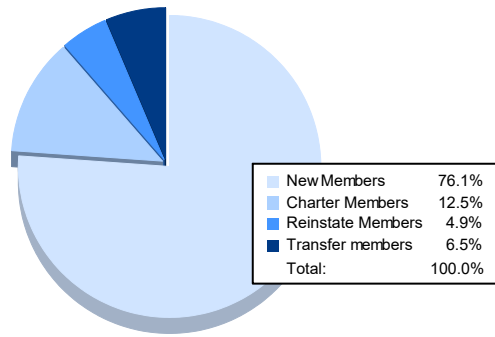

Year	New Clubs	Dropped Clubs	Gain/ Loss Clubs	New Members	Charter Members	Reinstate Members	Transfer Members	Total Member Added	Total Members Dropped	Gain/ Loss Members
2016-2017	0	0	0	116	3	2	5	126	123	3
2017-2018	4	0	4	126	102	5	12	245	144	101
2018-2019	1	2	-1	88	23	7	4	122	133	-11
2019-2020	0	1	-1	46	6	2	4	58	176	-118
2020-2021	1	0	1	140	23	9	12	184	150	34
<b>Average</b>	<b>1</b>	<b>1</b>	<b>1</b>	<b>103</b>	<b>31</b>	<b>5</b>	<b>7</b>	<b>147</b>	<b>145</b>	<b>2</b>

### Membership Composition June 2021 Cumulative

### Gender Composition June 2021 Cumulative