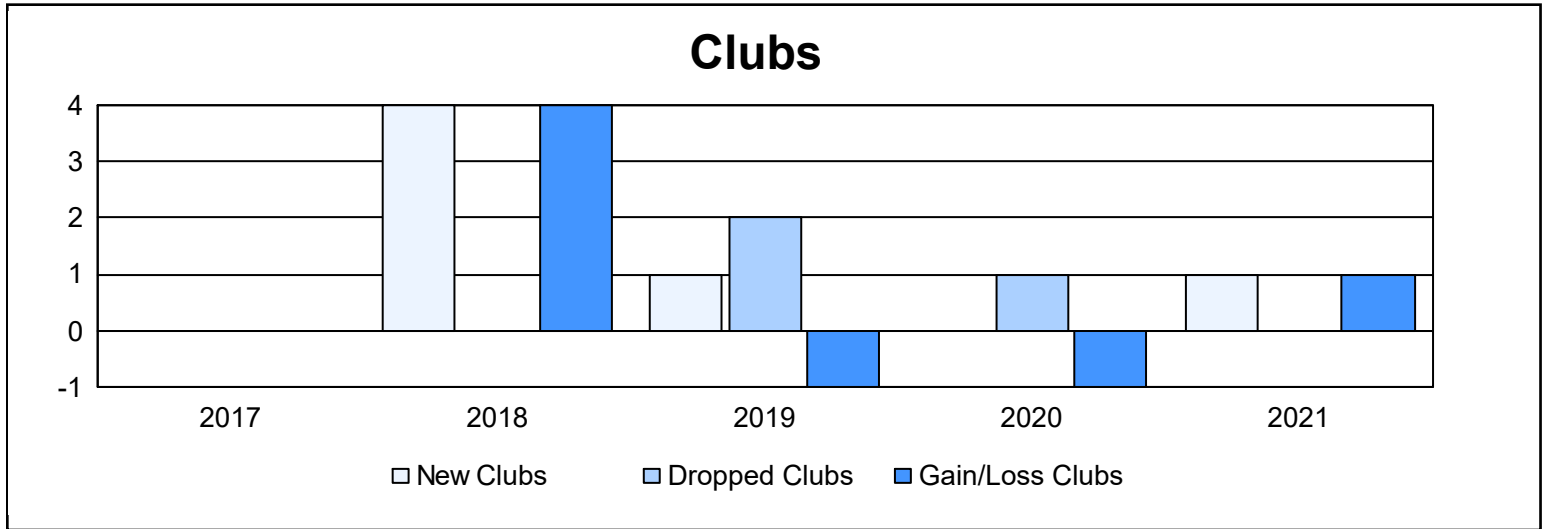

Year	New Clubs	Dropped Clubs	Gain/ Loss Clubs	New Members	Charter Members	Reinstate Members	Transfer Members	Total Member Added	Total Members Dropped	Gain/ Loss Members
2016-2017	0	0	0	116	3	2	5	126	123	3
2017-2018	4	0	4	126	102	5	12	245	144	101
2018-2019	1	2	-1	88	23	7	4	122	133	-11
2019-2020	0	1	-1	46	6	2	4	58	176	-118
2020-2021	1	0	1	140	23	9	12	184	150	34
<b>Average</b>	<b>1</b>	<b>1</b>	<b>1</b>	<b>103</b>	<b>31</b>	<b>5</b>	<b>7</b>	<b>147</b>	<b>145</b>	<b>2</b>

### Membership Composition June 2021 Cumulative