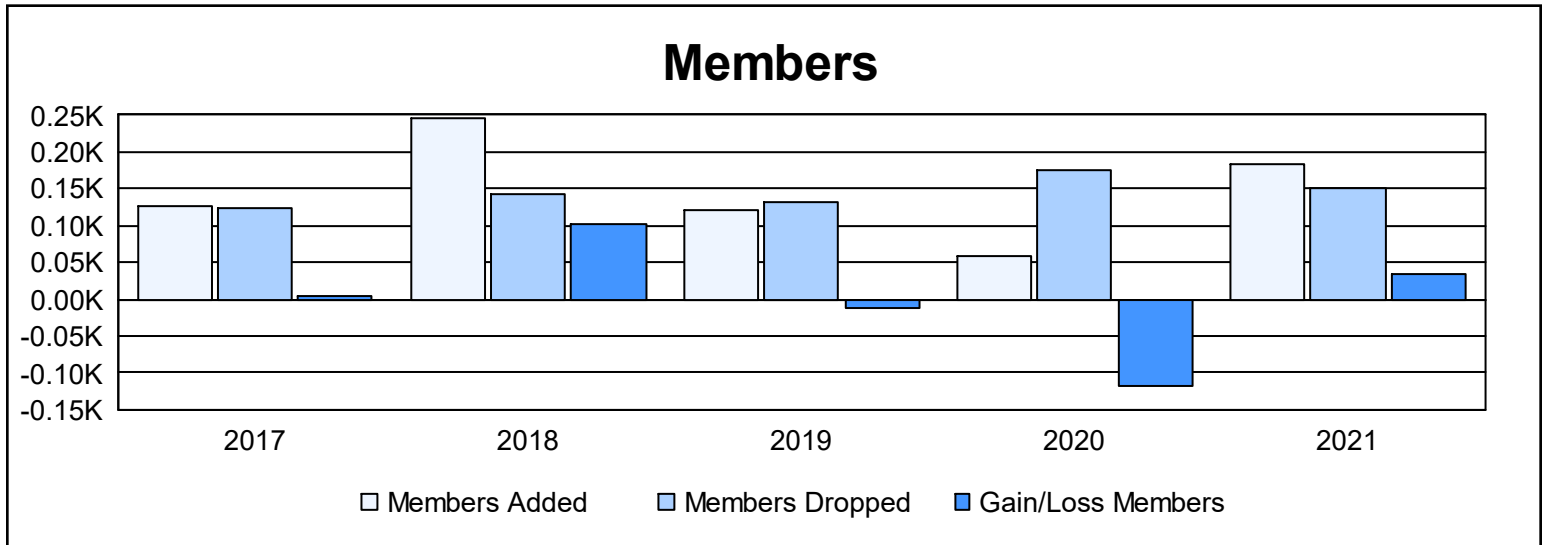

Year	New Clubs	Dropped Clubs	Gain/ Loss Clubs	New Members	Charter Members	Reinstate Members	Transfer Members	Total Member Added	Total Members Dropped	Gain/ Loss Members
2016-2017	0	0	0	116	3	2	5	126	123	3
2017-2018	4	0	4	126	102	5	12	245	144	101
2018-2019	1	2	-1	88	23	7	4	122	133	-11
2019-2020	0	1	-1	46	6	2	4	58	176	-118
2020-2021	1	0	1	140	23	9	12	184	150	34
<b>Average</b>	<b>1</b>	<b>1</b>	<b>1</b>	<b>103</b>	<b>31</b>	<b>5</b>	<b>7</b>	<b>147</b>	<b>145</b>	<b>2</b>

### Membership Composition June 2021 Cumulative